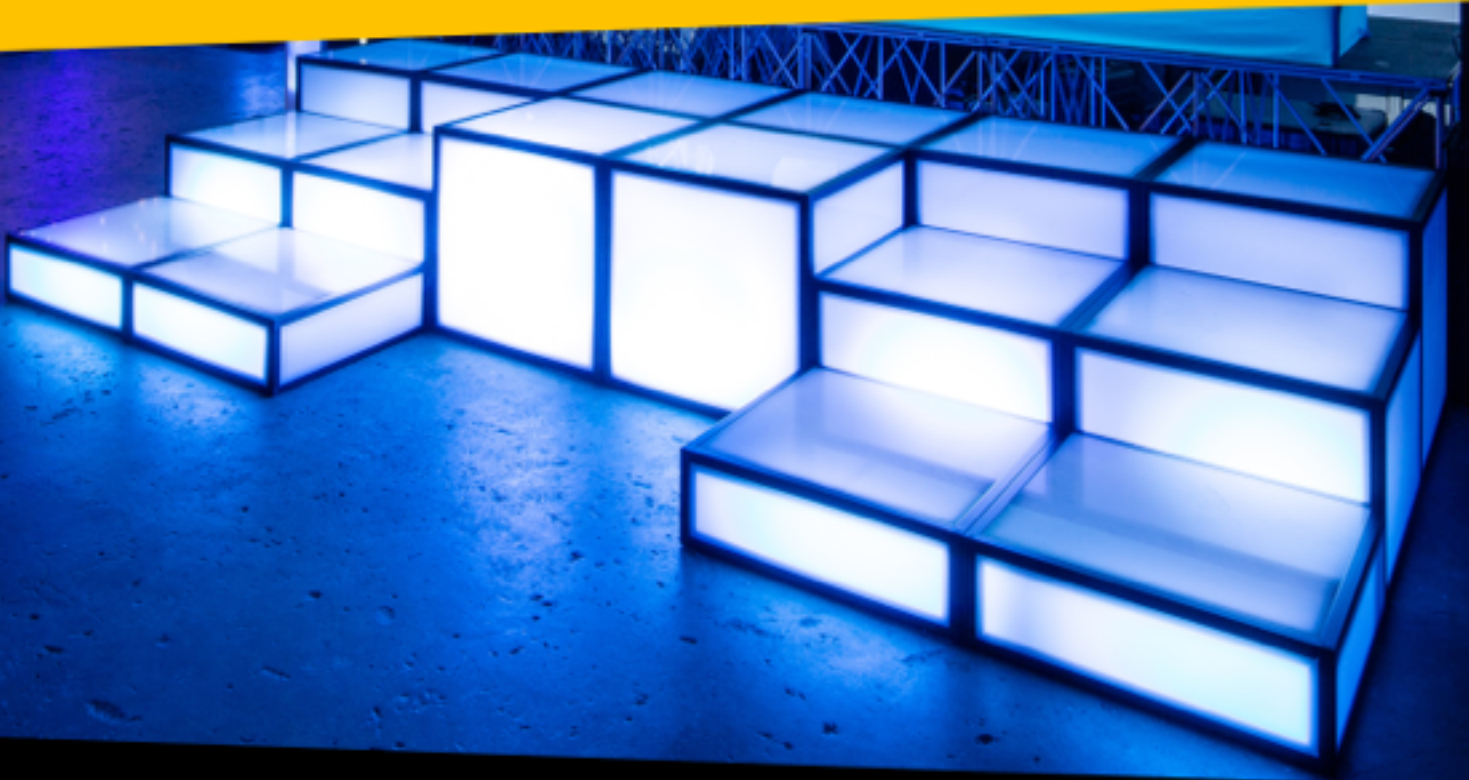

GLOW STAGE RENTAL

\$800 SPECIAL
Eight 2'x2'x24" Platforms
Four 2'x2'x16" Platforms
Four 2'x2'x8" Platforms

This photo is a sample configuration and pricing is a daily rate.